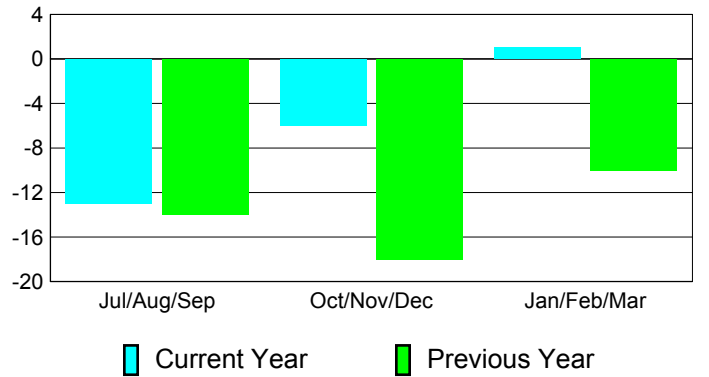

**Membership Results
2010-2011**

**Membership
2009-2010**

Month	Net Memb Goal	Actual New Memb	Actual Dropped Memb	Gain/Loss of Memb	Gain/Loss of Memb
Jul/Aug/Sep	-9	1	-14	-13	-14
Oct/Nov/Dec	15	29	-35	-6	-18
Jan/Feb/Mar	35	24	-23	1	-10
Totals	41	54	-72	-18	-42

Membership Results 2010-2011

Goal, New, Dropped, Gain/Loss

Comparison of Membership Gain/Loss

Current Year Compared to the Previous Year

Gender Comparison 2010-2011

Jul/Aug/Sep

Oct/Nov/Dec

Jan/Feb/Mar