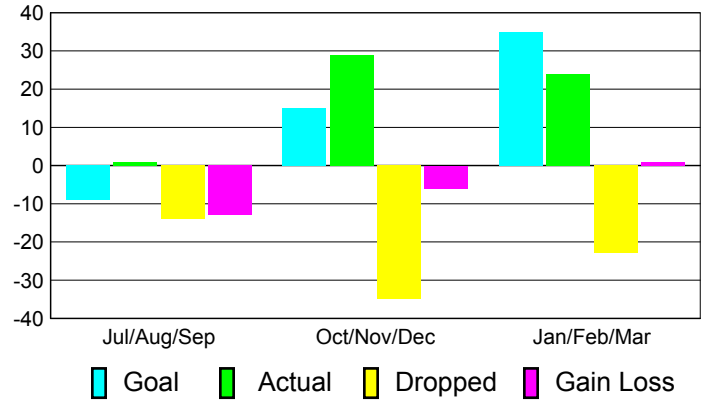

Membership Results 2010-2011

Goal, New, Dropped, Gain/Loss

Comparison of Membership Gain/Loss

Current Year Compared to the Previous Year